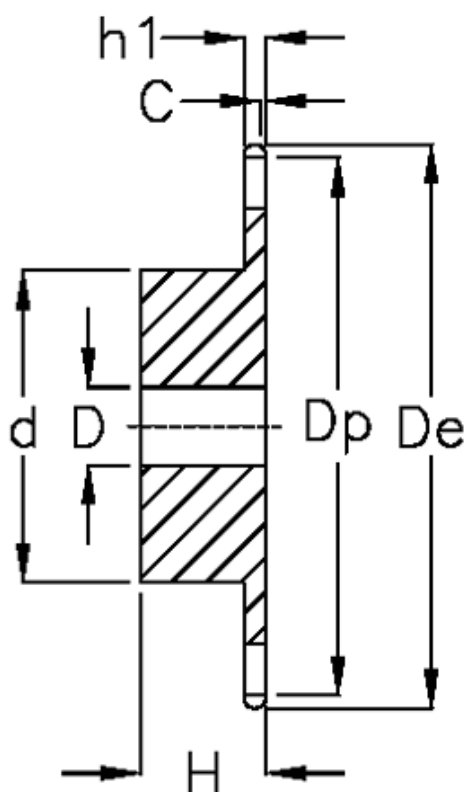

Data Sheet

Article number: 616011009011

Description: Sprocket 20 B-1 Z=11 simplex
predrilled

Measures

C = 3.5

d = 77

D = 20±0,5

De = 127.8

Dp = 112.68

For chain size = 1 1/4" x 3/4"

For chain type = 20 B-1

H = 45

h1 = 18.5

Number of teeth = 11